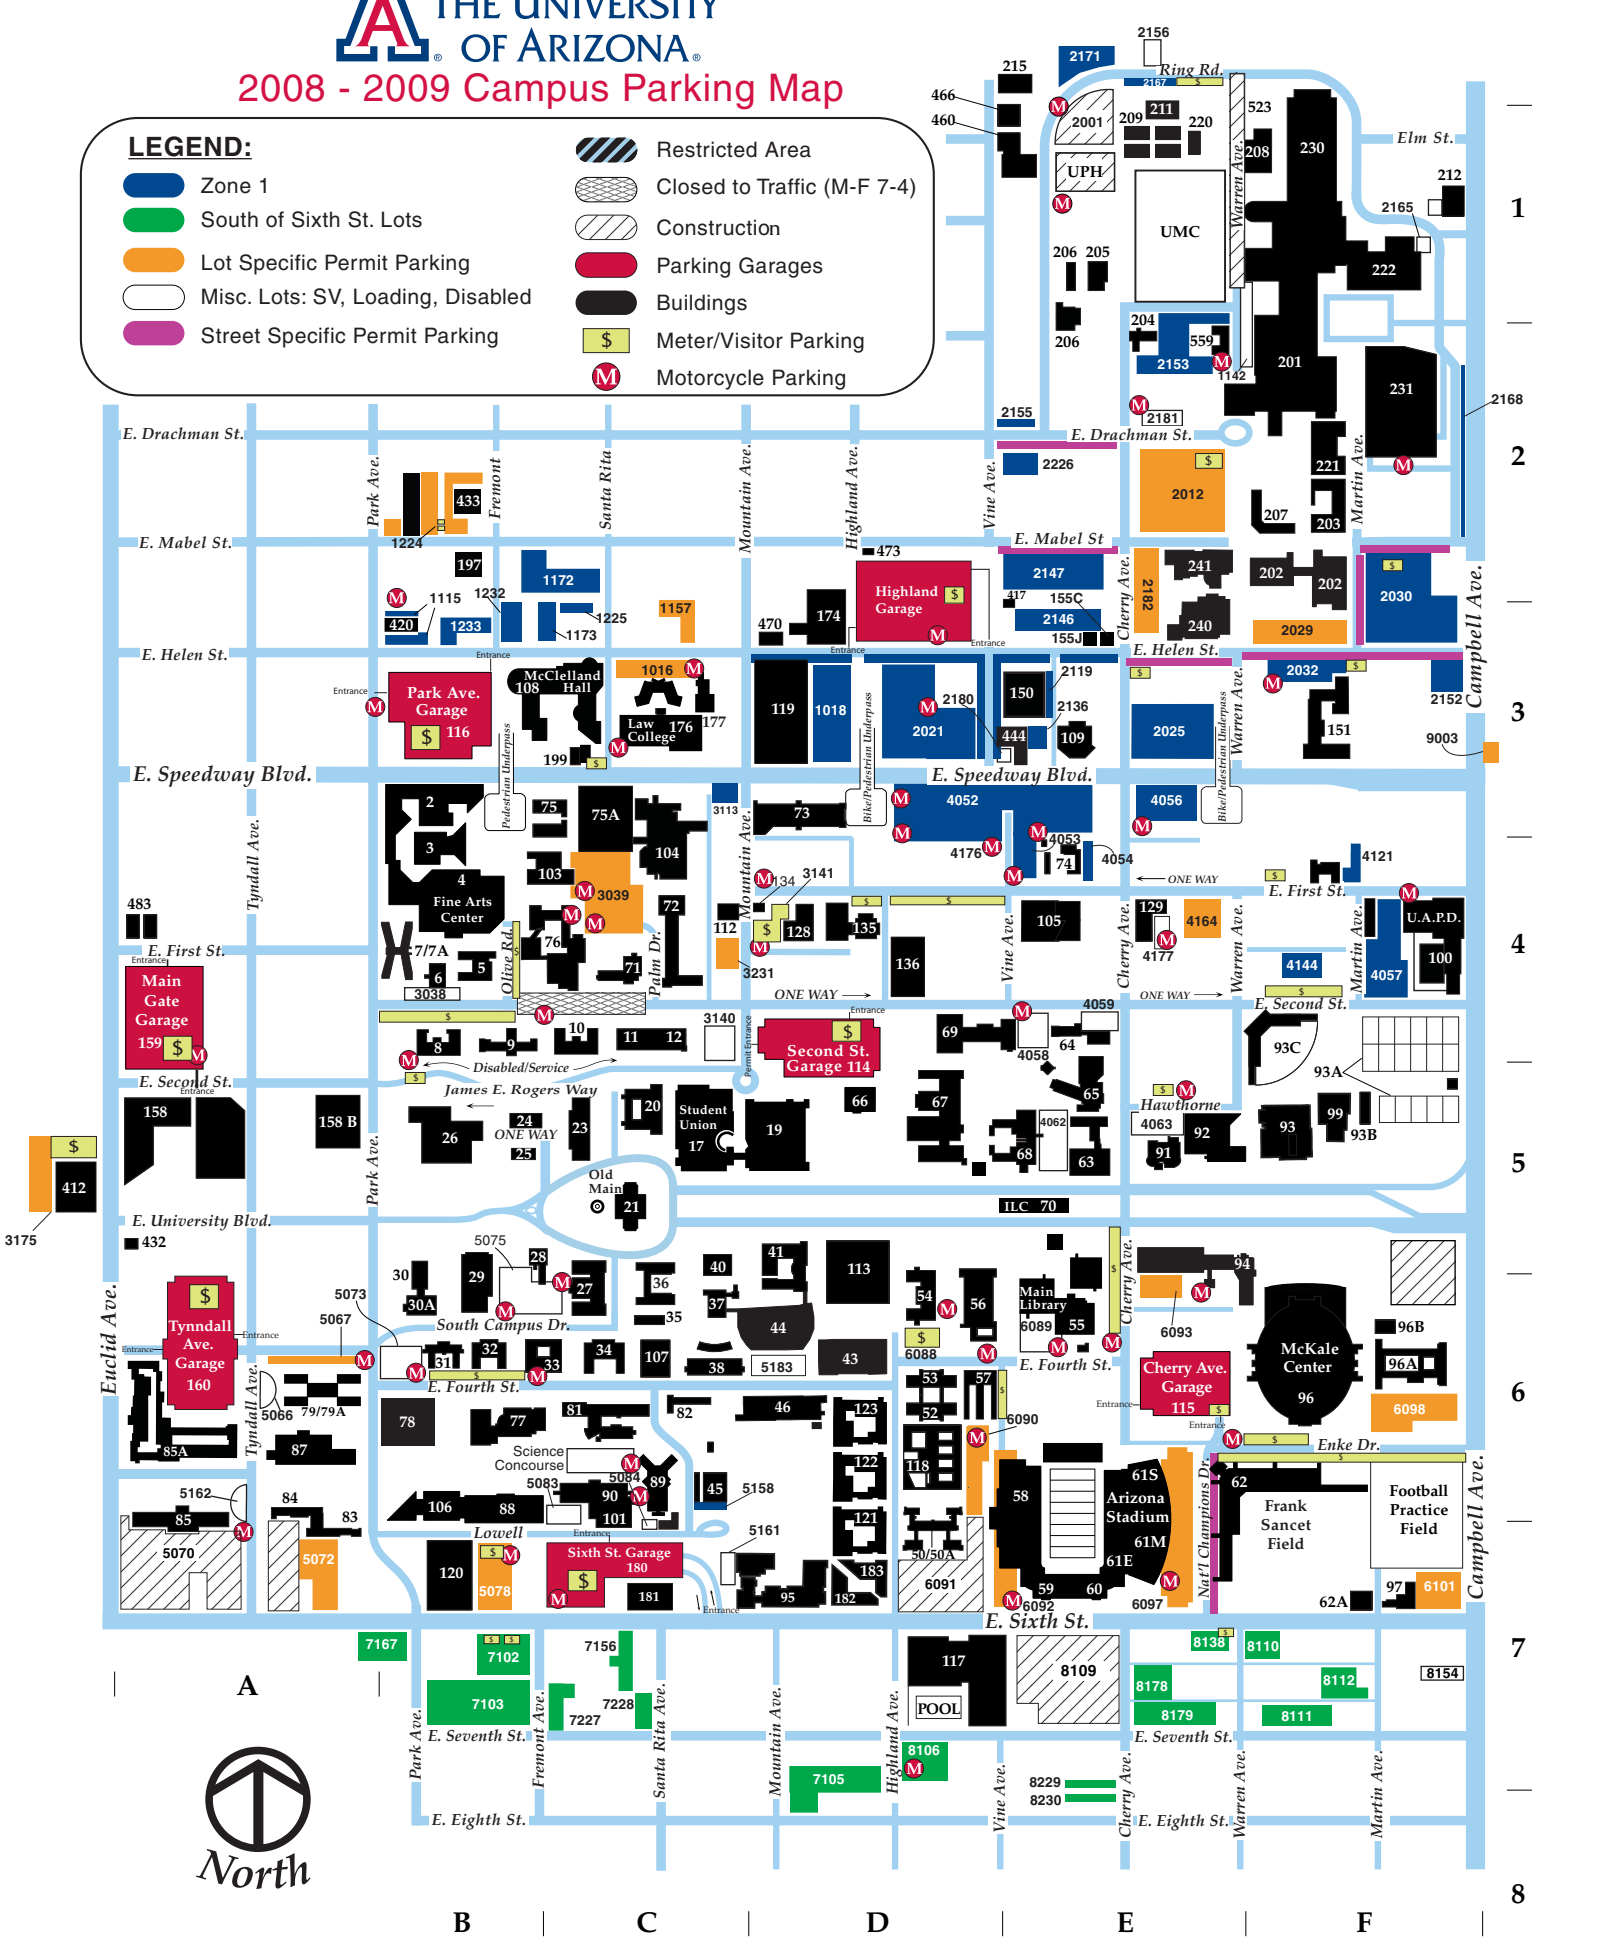

2008 - 2009 Campus Parking Map

LEGEND:

- Zone 1
- South of Sixth St. Lots
- Lot Specific Permit Parking
- Misc. Lots: SV, Loading, Disabled
- Street Specific Permit Parking
- Restricted Area
- Closed to Traffic (M-F 7-4)
- Construction
- Parking Garages
- Buildings
- Meter/Visitor Parking
- Motorcycle Parking

A B C D E F 1 2 3 4 5 6 7 8